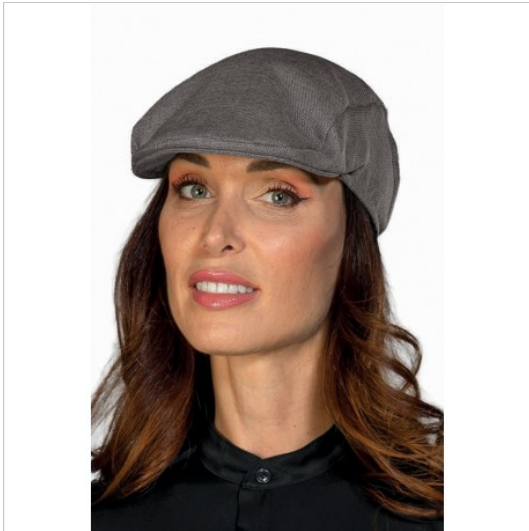

SCHEDA PRODOTTO

Flat Cap Smoke 100 % Polyester ISACCO 080021

Riferimento: ISA080021

Areas of Use	Food & Beverage
Color	Colorful
	Smoke
Composition Fabric	100% Polyester
Design	Monochrome
Fabric weight	220 gr/mq
Model	Unisex
Product Line	
Product category	Hats
Season	All season
With Visor	Yes