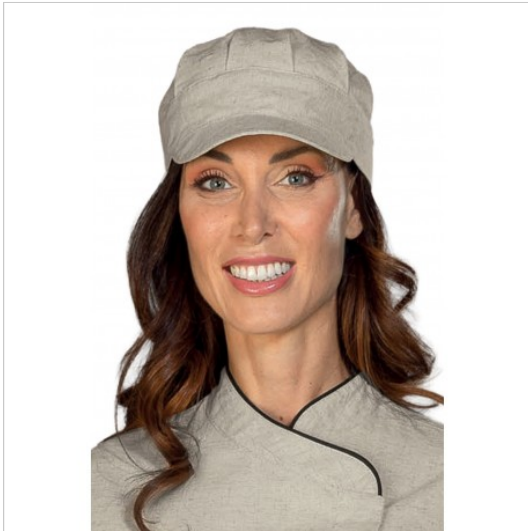

SCHEDA PRODOTTO

Hat Sam Linen 60% Cotton 40% Linen ISACCO
072016

Riferimento: ISA072016

Areas of Use	Food & Beverage
	CATERING
	Food Industry
Color	Colorful
	Beige
Composition Fabric	60% Cotton 40% Linen
Design	Monochrome
Fabric weight	120 gr/mq
Kind of Closure	with Velcro
Model	Unisex
Product Line	
Product category	Hats
Season	All season
With Visor	Yes