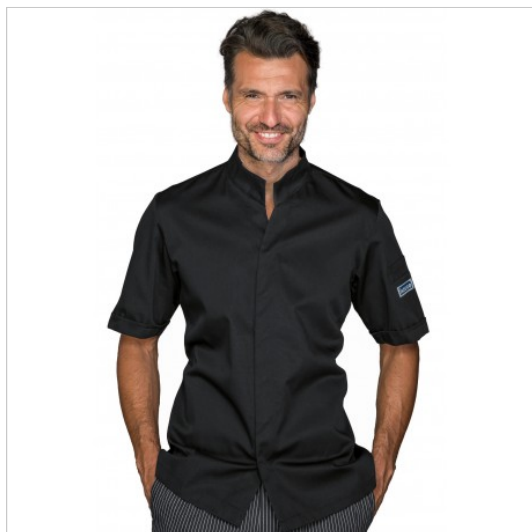

SCHEDA PRODOTTO

Giacca Cuoco Sincler Nero M/m 3XI 65% Polyester
35% Cotton ISACCO 058851AM

Riferimento: ISA058851AM

Areas of Use	CATERING
Color	Black
Composition Fabric	65% Polyester 35% Cotton
Design	Monochrome
Fabric weight	195 gr/mq
Kind of Closure	Snaps
Model	Man
Number of Buttons	Six
Number of Pockets	One
Product Line	Sincler
Product category	Jackets
Season	Summer
Special Sizes	Big Size
Type of Neck	Mandarin
Type of Sleeves	Short
micro-perforated mesh inserts	No mesh inserts