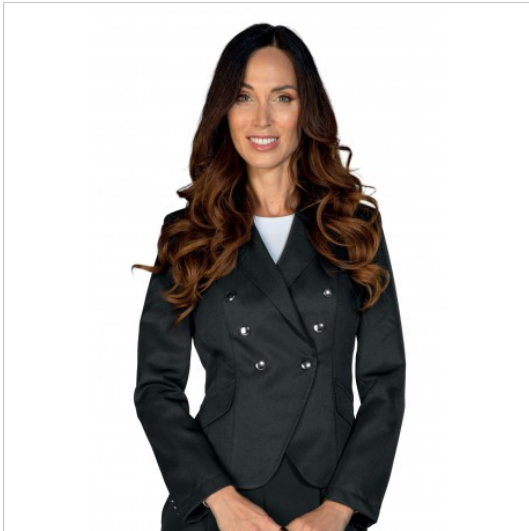

## SCHEDA PRODOTTO

Jacket Sofia Black 100 % Polyester ISACCO  
027201

Riferimento: ISA027201

Areas of Use	<b>Hotel Industry</b>
Color	<b>Black</b>
Composition Fabric	<b>100% Polyester</b>
Cuffs	<b>Open</b>
Design	<b>Monochrome</b>
Fabric weight	<b>220 gr/mq</b>
Kind of Closure	<b>Fixed buttons</b>
Kind of fit	<b>Slim</b>
Model	<b>Woman</b>
Number of Buttons	<b>Six</b>
Number of Pockets	<b>Two</b>
Product Line	<b>Sofia</b>
Product category	<b>Jackets</b>
Season	<b>All season</b>
Type of Neck	<b>Classic</b>
Type of Sleeves	<b>Long</b>