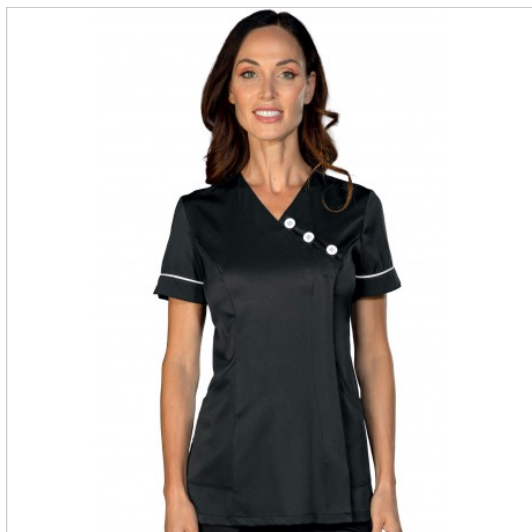

SCHEDA PRODOTTO

Tunic Ninive Black and White ISACCO 002311

Riferimento: ISA002311

Areas of Use	HEALTHCARE
	Beauty
Color	Black
Composition Fabric	96% Polyester 4% Spandex
Design	Monochrome
Fabric Type	Stain-resistant
	Stretch
Fabric weight	145 gr/mq
Kind of Closure	With buttons and zipper
Kind of fit	Slim
Length	Short
Model	Woman
Number of Buttons	Three
Number of Pockets	Two
Product Line	Ninive
Product category	Tunics
Season	Summer
Secondary Color	White
Type of Neck	V-Neck
Type of Sleeves	Short