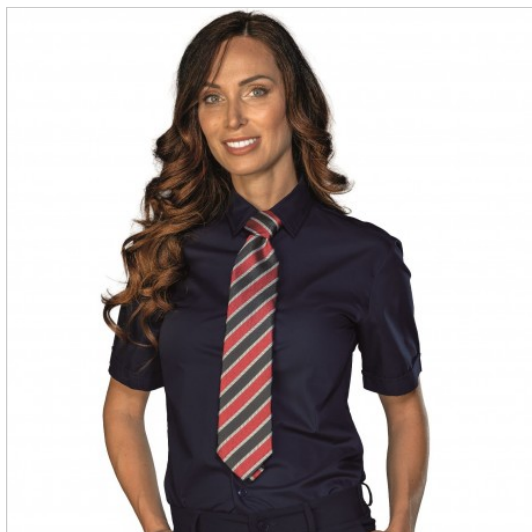

SCHEDA PRODOTTO

Shirt Nevada Unisex Blue short sleeve ISACCO
061522M

Riferimento: ISA061522M

Areas of Use	CATERING
	Hotel Industry
Color	Colorful
	Blue
Composition Fabric	65% Polyester 35% Cotton
Design	Monochrome
Fabric weight	115 gr/mq
Kind of Closure	Fixed buttons
Model	Unisex
Number of Buttons	Seven
Number of Pockets	without Pockets
Product Line	
Product category	Shirts
Season	Summer
Type of Neck	Classic
Type of Sleeves	Short