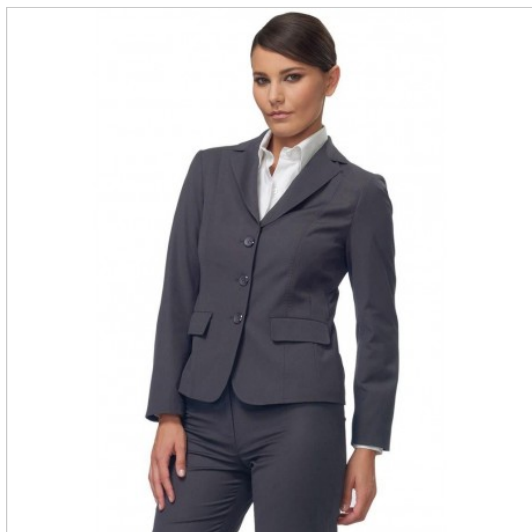

SCHEDA PRODOTTO

Jacket Alexa grey SIGGI

Riferimento: SIGGA0185-8040

Areas of Use	Hotel Industry
Color	Grey
	Colorful
Composition Fabric	90% Polyester 10% Viscose
Cuffs	with Button
Design	Monochrome
Fabric weight	175 gr/mq
Inner lining	Whole
Kind of Closure	Fixed buttons
Model	Woman
Number of Buttons	Three
Number of Pockets	Two
Product Line	Alexa
Product category	Jackets
Season	All season
Type of Neck	Classic
Type of Sleeves	Long