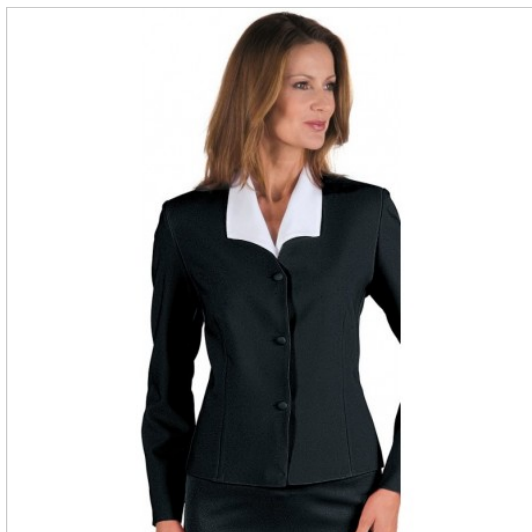

SCHEDA PRODOTTO

Jacket deborah Black ISACCO 027101

Riferimento: ISA027101

Areas of Use	Hotel Industry
Color	Black
Composition Fabric	100% Polyester
Cuffs	Open
Design	Monochrome
Fabric weight	220 gr/mq
Kind of Closure	Fixed buttons
Model	Woman
Number of Buttons	Three
Number of Pockets	without Pockets
Product Line	Deborah
Product category	Jackets
Season	All season
Type of Neck	V-Neck
Type of Sleeves	Long