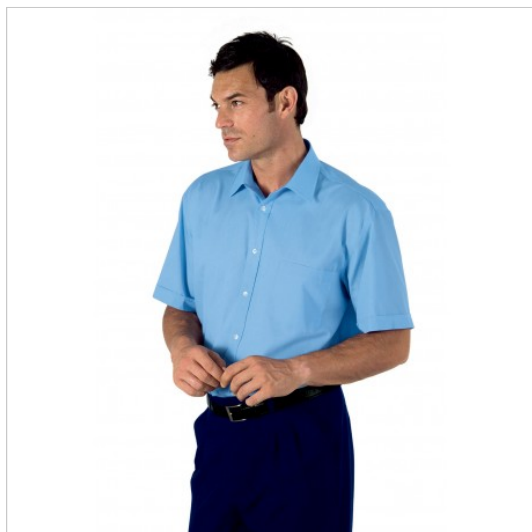

SCHEDA PRODOTTO

Shirt unisexshort sleeveazure ISACCO 062310M

Riferimento: ISA062310M

Areas of Use	CATERING
	Hotel Industry
	Food & Beverage
Color	Colorful
	Azure
Composition Fabric	65% Polyester 35% Cotton
Design	Monochrome
Fabric weight	115 gr/mq
Kind of Closure	Fixed buttons
Model	Unisex
Number of Buttons	Seven
Number of Pockets	One
Product Line	
Product category	Shirts
Season	Summer
Type of Neck	Classic
Type of Sleeves	Short