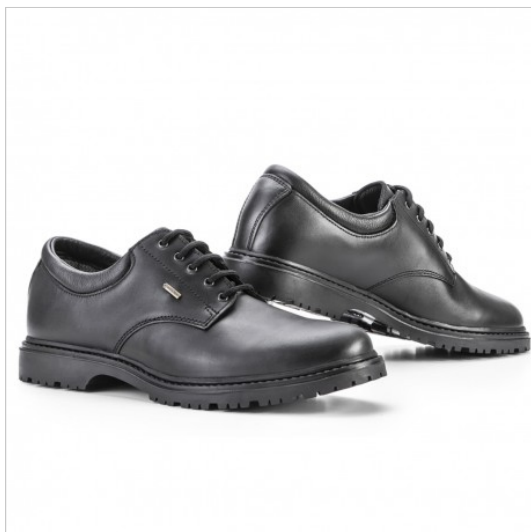

## SCHEDA PRODOTTO

2005/g legend low shoe gore-tex

Riferimento: JOL2005/G

Areas of Use	Uniforms
Color	Black
Footwear Feature	Anti-slip
	water-repellent
	Heat resistant
	Anti-oil
	Breathable
	ultralight
	Water resistant
	antistatic
	Energy absorption in the heel area
Inner lining	Gore-Tex
Kind of Closure	with Laces
Model	Unisex
Plantar	Anatomical
Product category	Derby shoes
Season	All season
Sole	Rubber
Upper	Full water-repellent grain leather
Washing	Not machine washable
reference law	UNI EN ISO 20347:2022